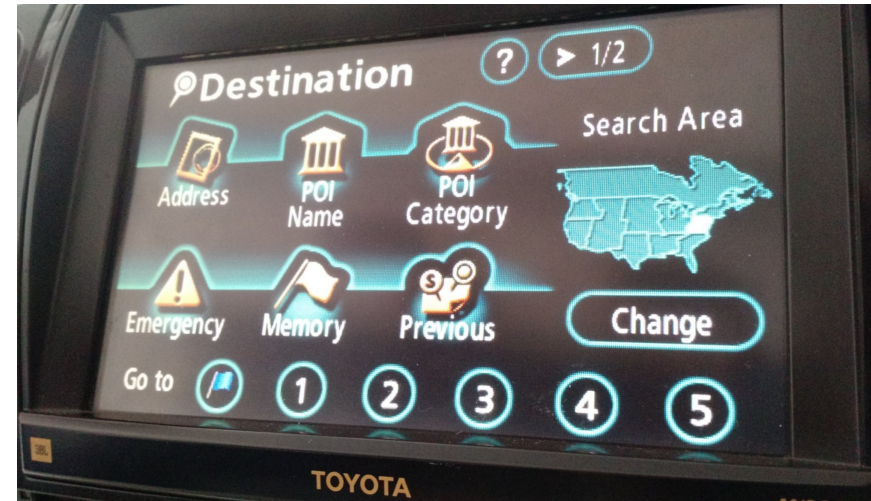

TOYMP3 Firmware for TOYOTA/LEXUS/SCION

Provides Text support and Sub-folder browsing

TOY MP3 firmware supported on **GEN5 Navigation Stereo** equipped from following vehicle models:

TOYOTA

- 2007-2009 Toyota Camry & Hybrid
- 2008-2010 Toyota Highlander
- 2008-2010 Toyota Land Cruiser
- 2008-2009 Toyota Sequoia
- 2006-2010 Toyota Sienna
- 2007-2009 Toyota Solara
- 2007-2009 Toyota Tundra
- 2006-2009 Toyota 4Runner

*Sample Screen of Compatible GEN5 Navigation stereo****

*GROM mode with TOYMP3 firmware ****

***Navigation stereo GUI color schema may vary depending on model of vehicle